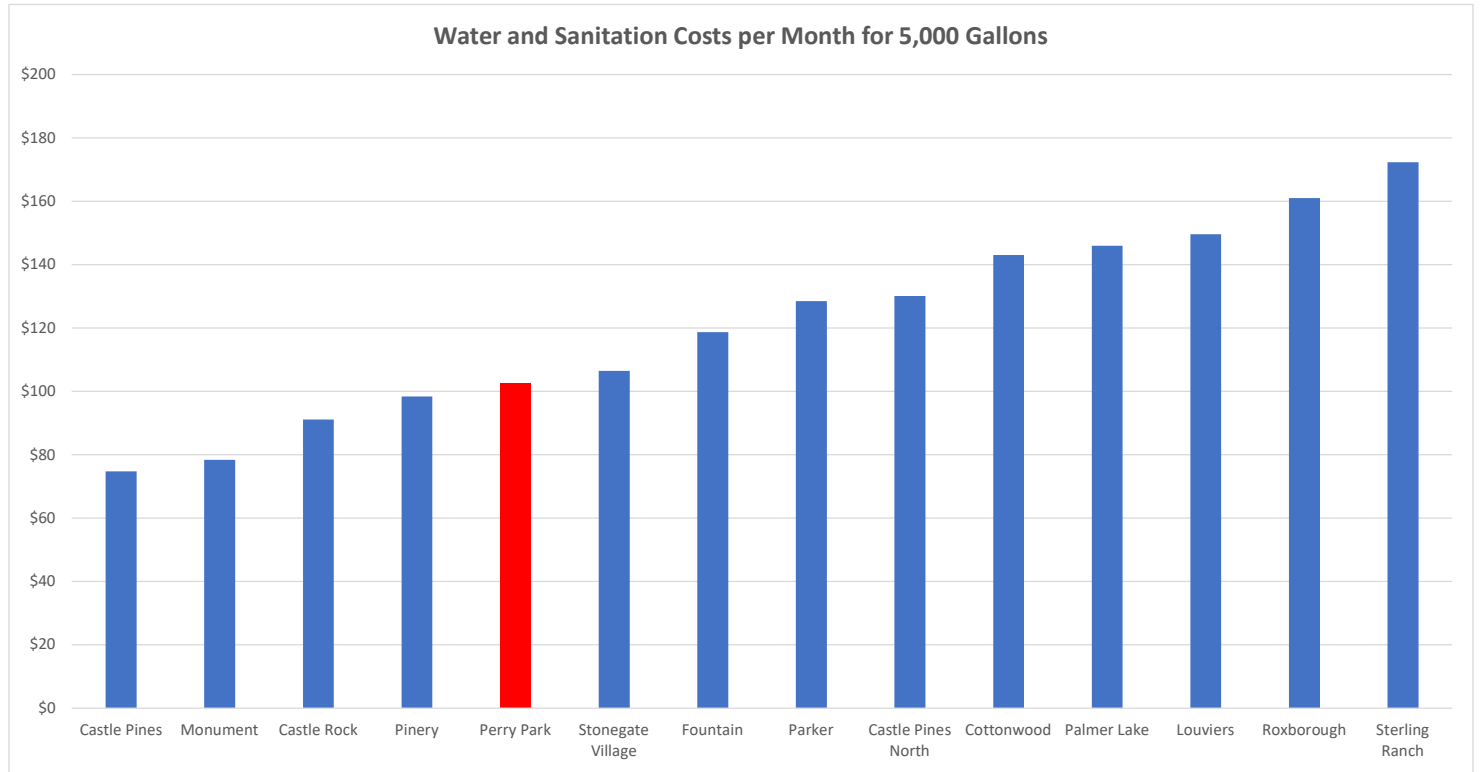

5,000 Gallons

Castle Pines	\$75
Monument	\$78
Castle Rock	\$91
Pinery	\$98
Perry Park	\$102
Stonegate Village	\$107
Fountain	\$119
Parker	\$128
Castle Pines North	\$130
Cottonwood	\$143
Palmer Lake	\$146
Louviers	\$150
Roxborough	\$161
Sterling Ranch	\$172

15,000 gallons

Castle Pines	\$109
Perry Park	\$125
Pinery	\$135
Castle Rock	\$148
Stonegate Village	\$155
Louviers	\$170
Parker	\$173
Castle Pines North	\$177
Cottonwood	\$185
Monument	\$200
Fountain	\$206
Roxborough	\$218
Sterling Ranch	\$265
Palmer Lake	\$333