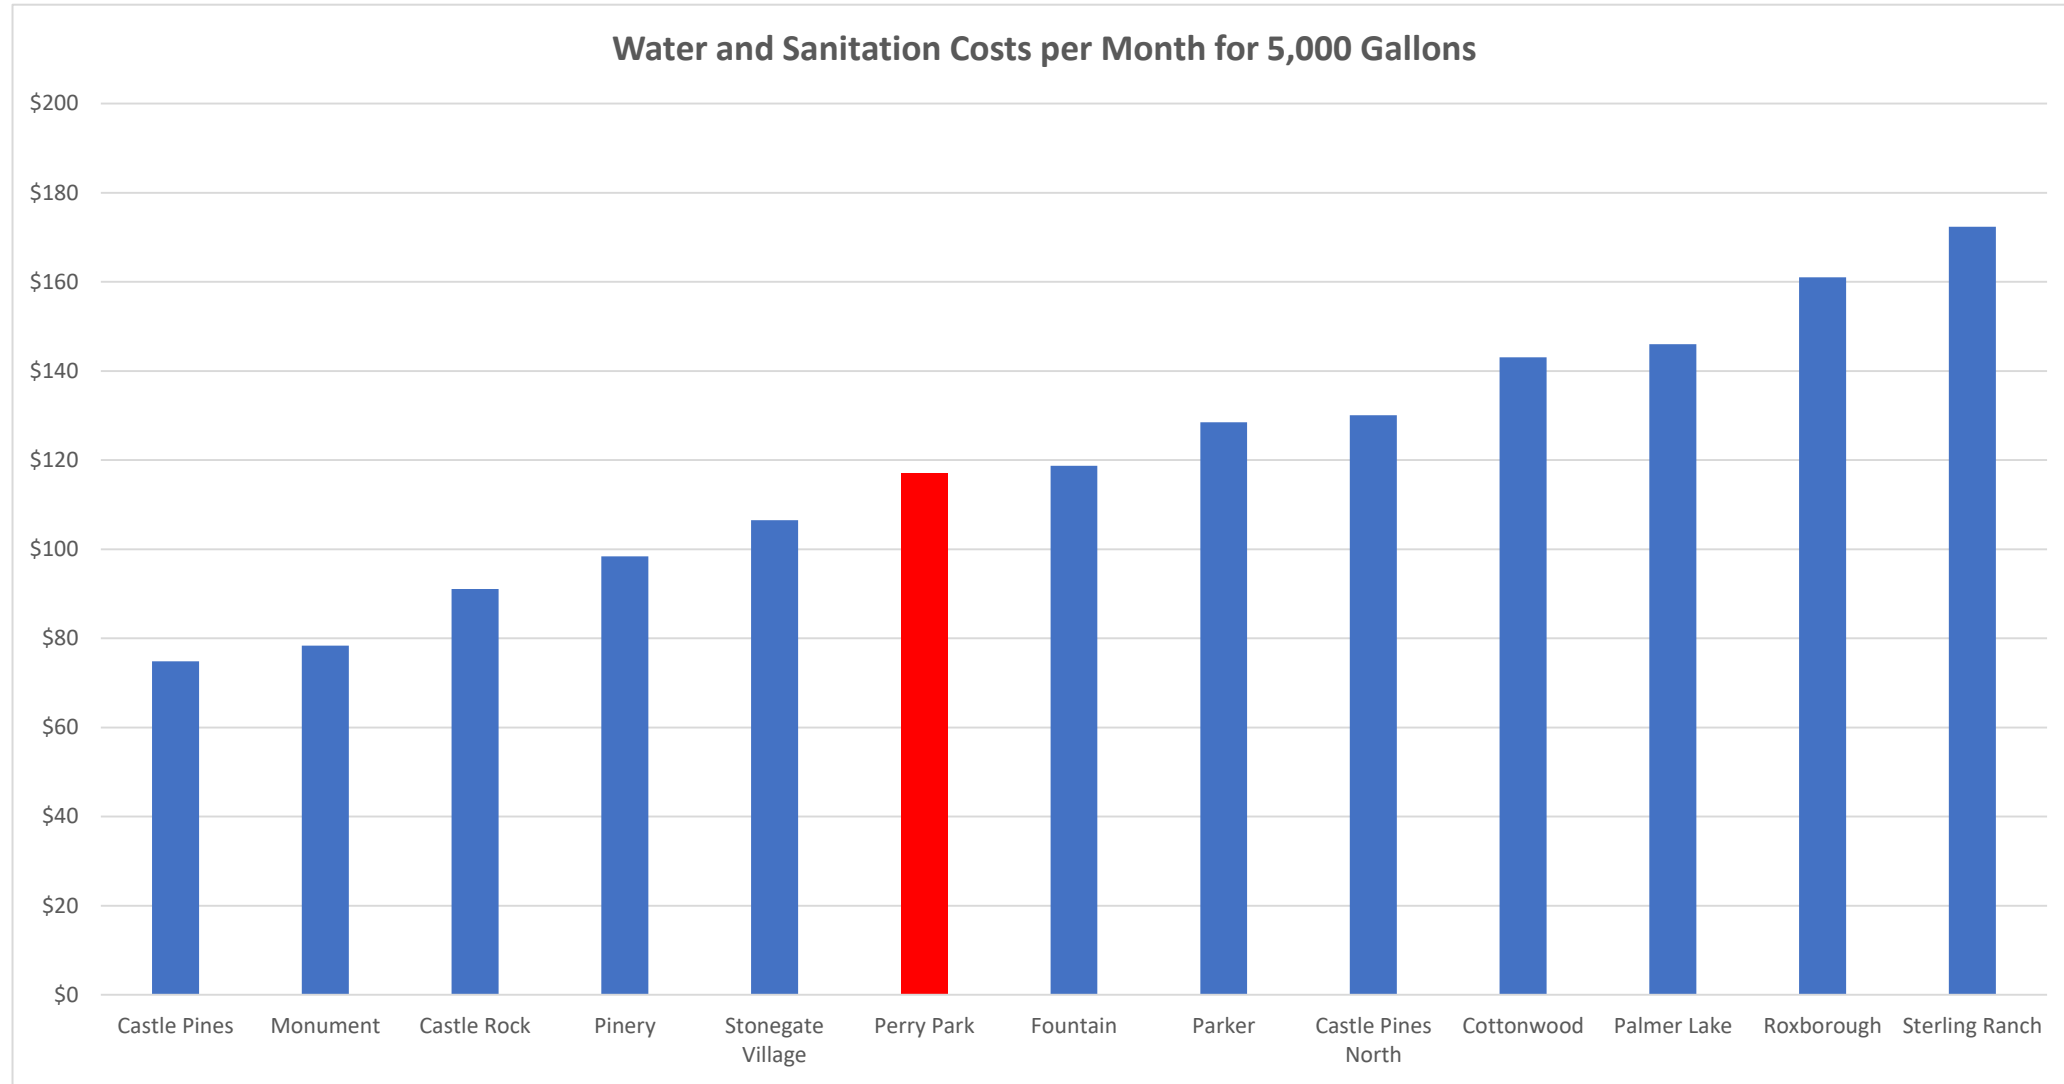

5,000 Gallons

Castle Pines	\$75
Monument	\$78
Castle Rock	\$91
Pinery	\$98
Stonegate Village	\$107
Perry Park	\$117
Fountain	\$119
Parker	\$128
Castle Pines North	\$130
Cottonwood	\$143
Palmer Lake	\$146
Roxborough	\$161
Sterling Ranch	\$172

15,000 gallons

Castle Pines	\$109
Pinery	\$135
Castle Rock	\$148
Stonegate Village	\$155
Parker	\$173
Castle Pines North	\$177
Perry Park	\$181
Cottonwood	\$185
Monument	\$200
Fountain	\$206
Roxborough	\$218
Sterling Ranch	\$265
Palmer Lake	\$333